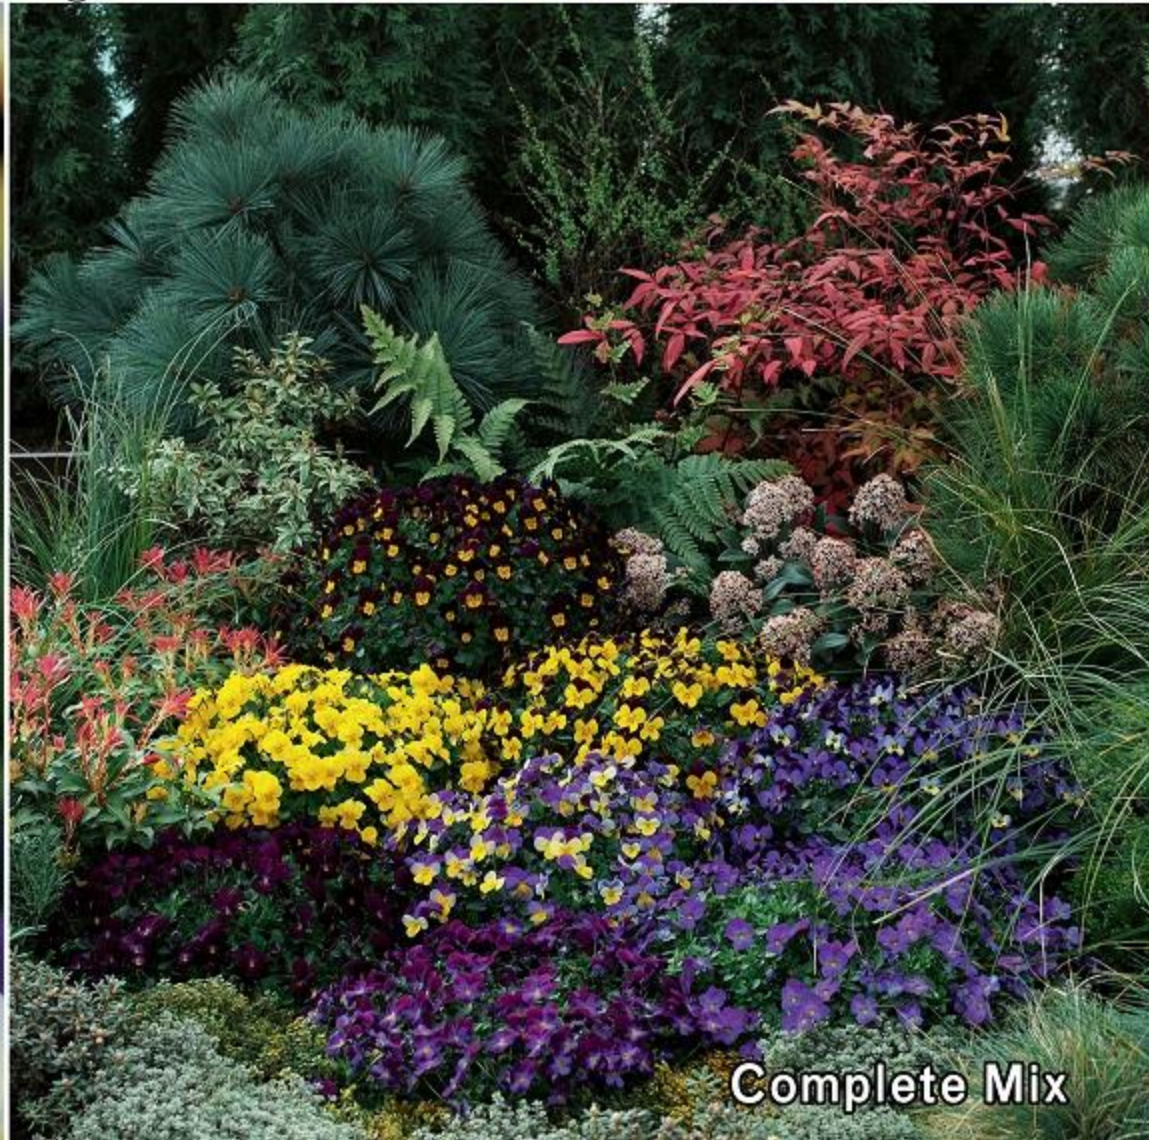

Pure Violet

Complete Mix

Magasság: 15-20 cm
Fajta: kis virágú árvácska

Ez a félig futó habitusú Endurio sorozat elkápráztatja a termelőt, kiskereskedőt és a végfelhasználót egyaránt a lenyűgöző teljesítményével különböző balkonládákban, és akasztós cserpekben. Minden egyes cserép méretben és PACK-ben ideális választás, valamint kertekben akár talaj takaróként is felhasználható. A fagy ellenállósága lehetővé teszi hogy átteleljen, így egy extra dimenziót alkot a vásárlók részére.